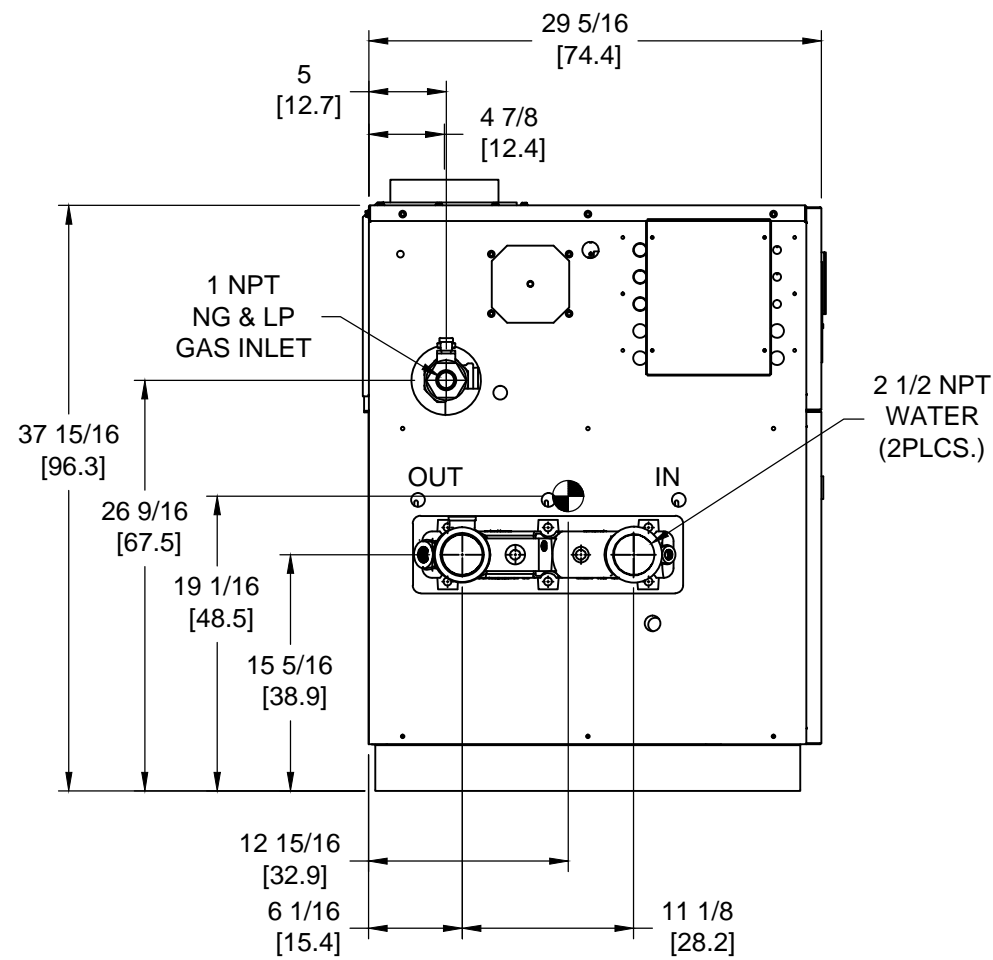

OUTDOOR TOP VIEW

NOTES:

1. SYMBOL INDICATES CENTER OF GRAVITY.
2. DIMENSIONS ARE NORMAL AND SUBJECT TO MANUFACTURING VARIATION AND SHOULD NOT BE USED FOR ROUGHING IN.
3. ALL DIMENSIONS ARE INCHES[cm].

LEFT VIEW

FRONT VIEW

RIGHT VIEW