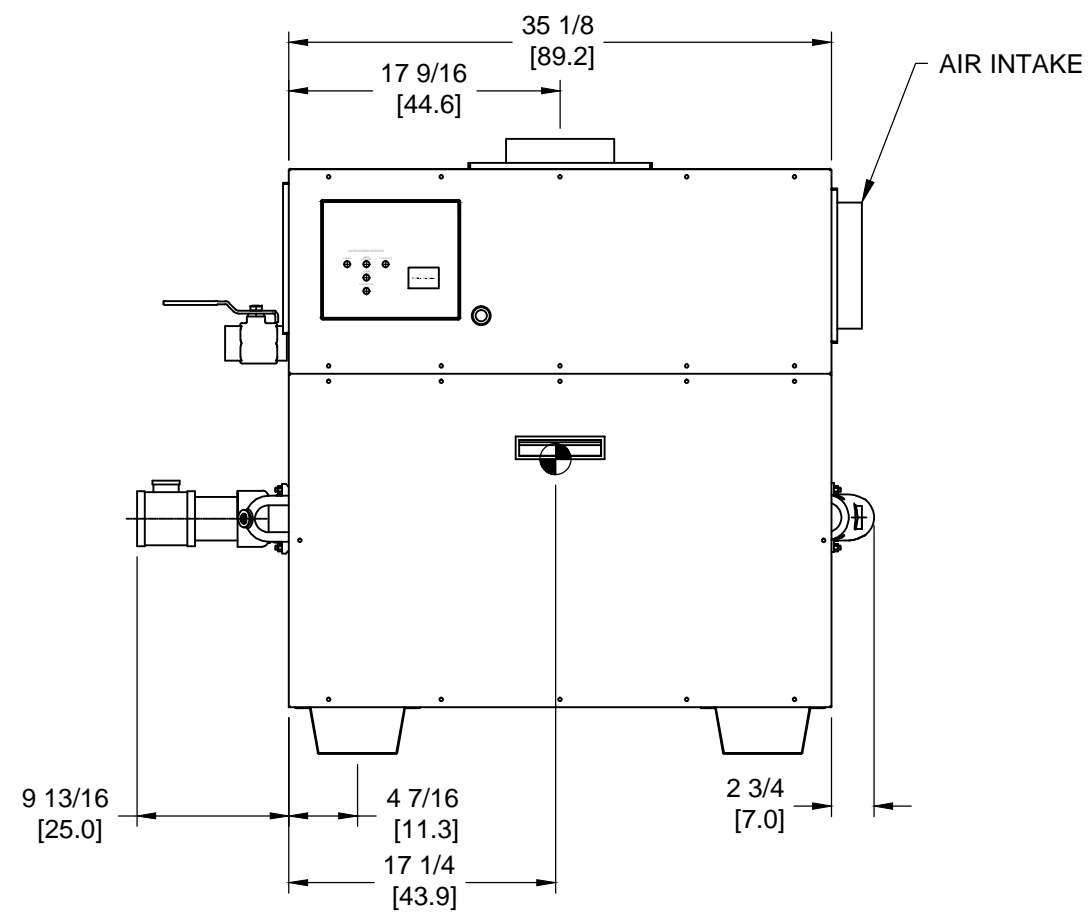

OUTDOOR TOP VIEW

NOTES:

1. SYMBOL INDICATES CENTER OF GRAVITY.
2. DIMENSIONS ARE NORMAL AND SUBJECT TO MANUFACTURING VARIATION AND SHOULD NOT BE USED FOR ROUGHING IN.
3. ALL DIMENSIONS ARE INCHES[cm].

LEFT VIEW

FRONT VIEW

RIGHT VIEW